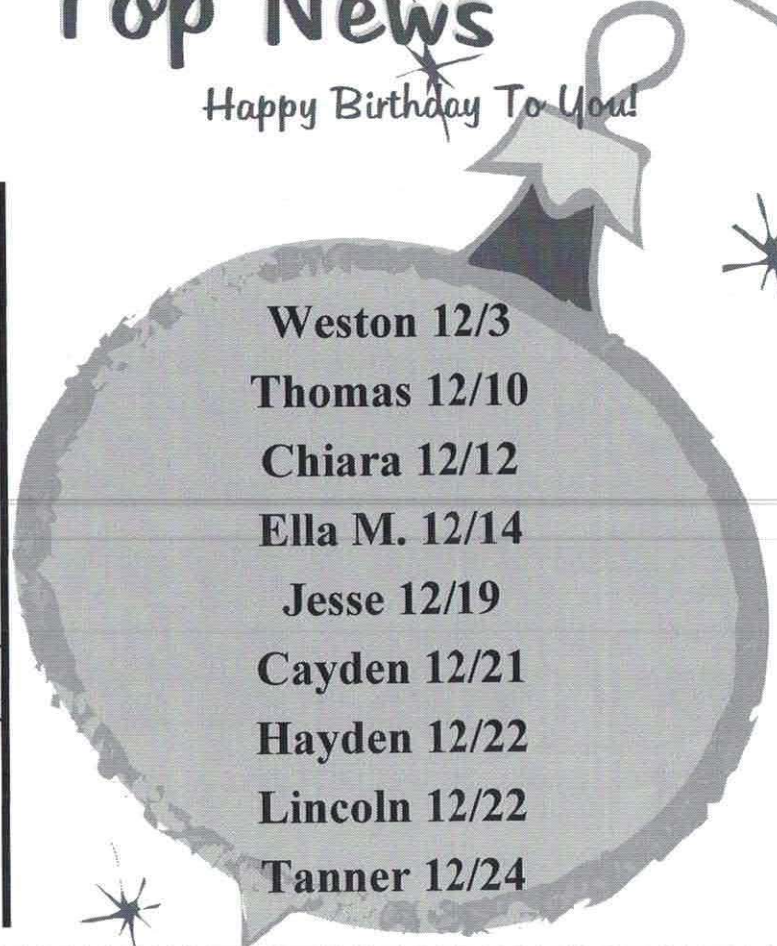

Koala Kare Tree Top News

Happy Birthday To You!

Please be extra careful in the parking lot, especially at night! Also, please don't let your children run out of the building/in the parking lot without you.

Office x100

- Weston 12/3
- Thomas 12/10
- Chiara 12/12
- Ella M. 12/14
- Jesse 12/19
- Cayden 12/21
- Hayden 12/22
- Lincoln 12/22
- Tanner 12/24

Holidays Closings

12/25

1/1

Santa Visit will be TBA, be on the lookout for signs!

December 2017

Sun Mon Tue Wed Thu Fri Sat

Bingo Month
Write a Friend Month

3 The Giving Tree Week	4 	5	6 St. Nicholas Day	7	8	9 Christmas Card Day	10
11 Hanukkah Week	12 Channukah	13 	14 Roast Chestnuts Day	15	16	17	18
19 Christmas Week	20 Go Caroling Day	21 Winter Solstice	22 	23 Festivus	24	25	26
27 Kwanzaa/ New Year	28 Merry Christmas CLOSED	29 Boxing Day	30 	31			
New Year's Eve							